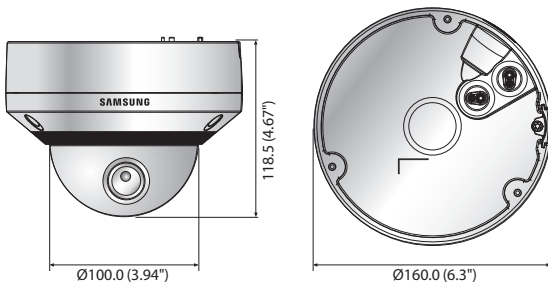

SNV-6084

2M Vandal-Resistant Network Dome Camera

Key Features

- Max. 2megapixel (1920 x 1080) resolution
- 0.03Lux@F1.2 (Color), 0.002Lux@F1.2 (B/W)
- 3 ~ 8.5mm (2.8x) motorized varifocal lens
- H.264, MJPEG dual codec, Multiple streaming
- Audio / Face / Motion detection
- Day & Night (ICR), WDR (120dB)
- Simple focus (Motorized V/F), P-Iris, Defog
- SD/SDHC/SDXC memory slot
- Multi-crop streaming, PoE, UPnP, IP66, IK10
- Bi-directional audio support

Dimensions

Unit : mm (inch)

Accessories (Optional)

* Data recorded on an SD memory card may be lost or damaged by data access during power-off, mechanical shock, memory card detachment, or other operations. Data loss or damage can also occur when a memory card reaches end of life, which varies according to operational conditions. No guarantee is given against damage (including passive damage).